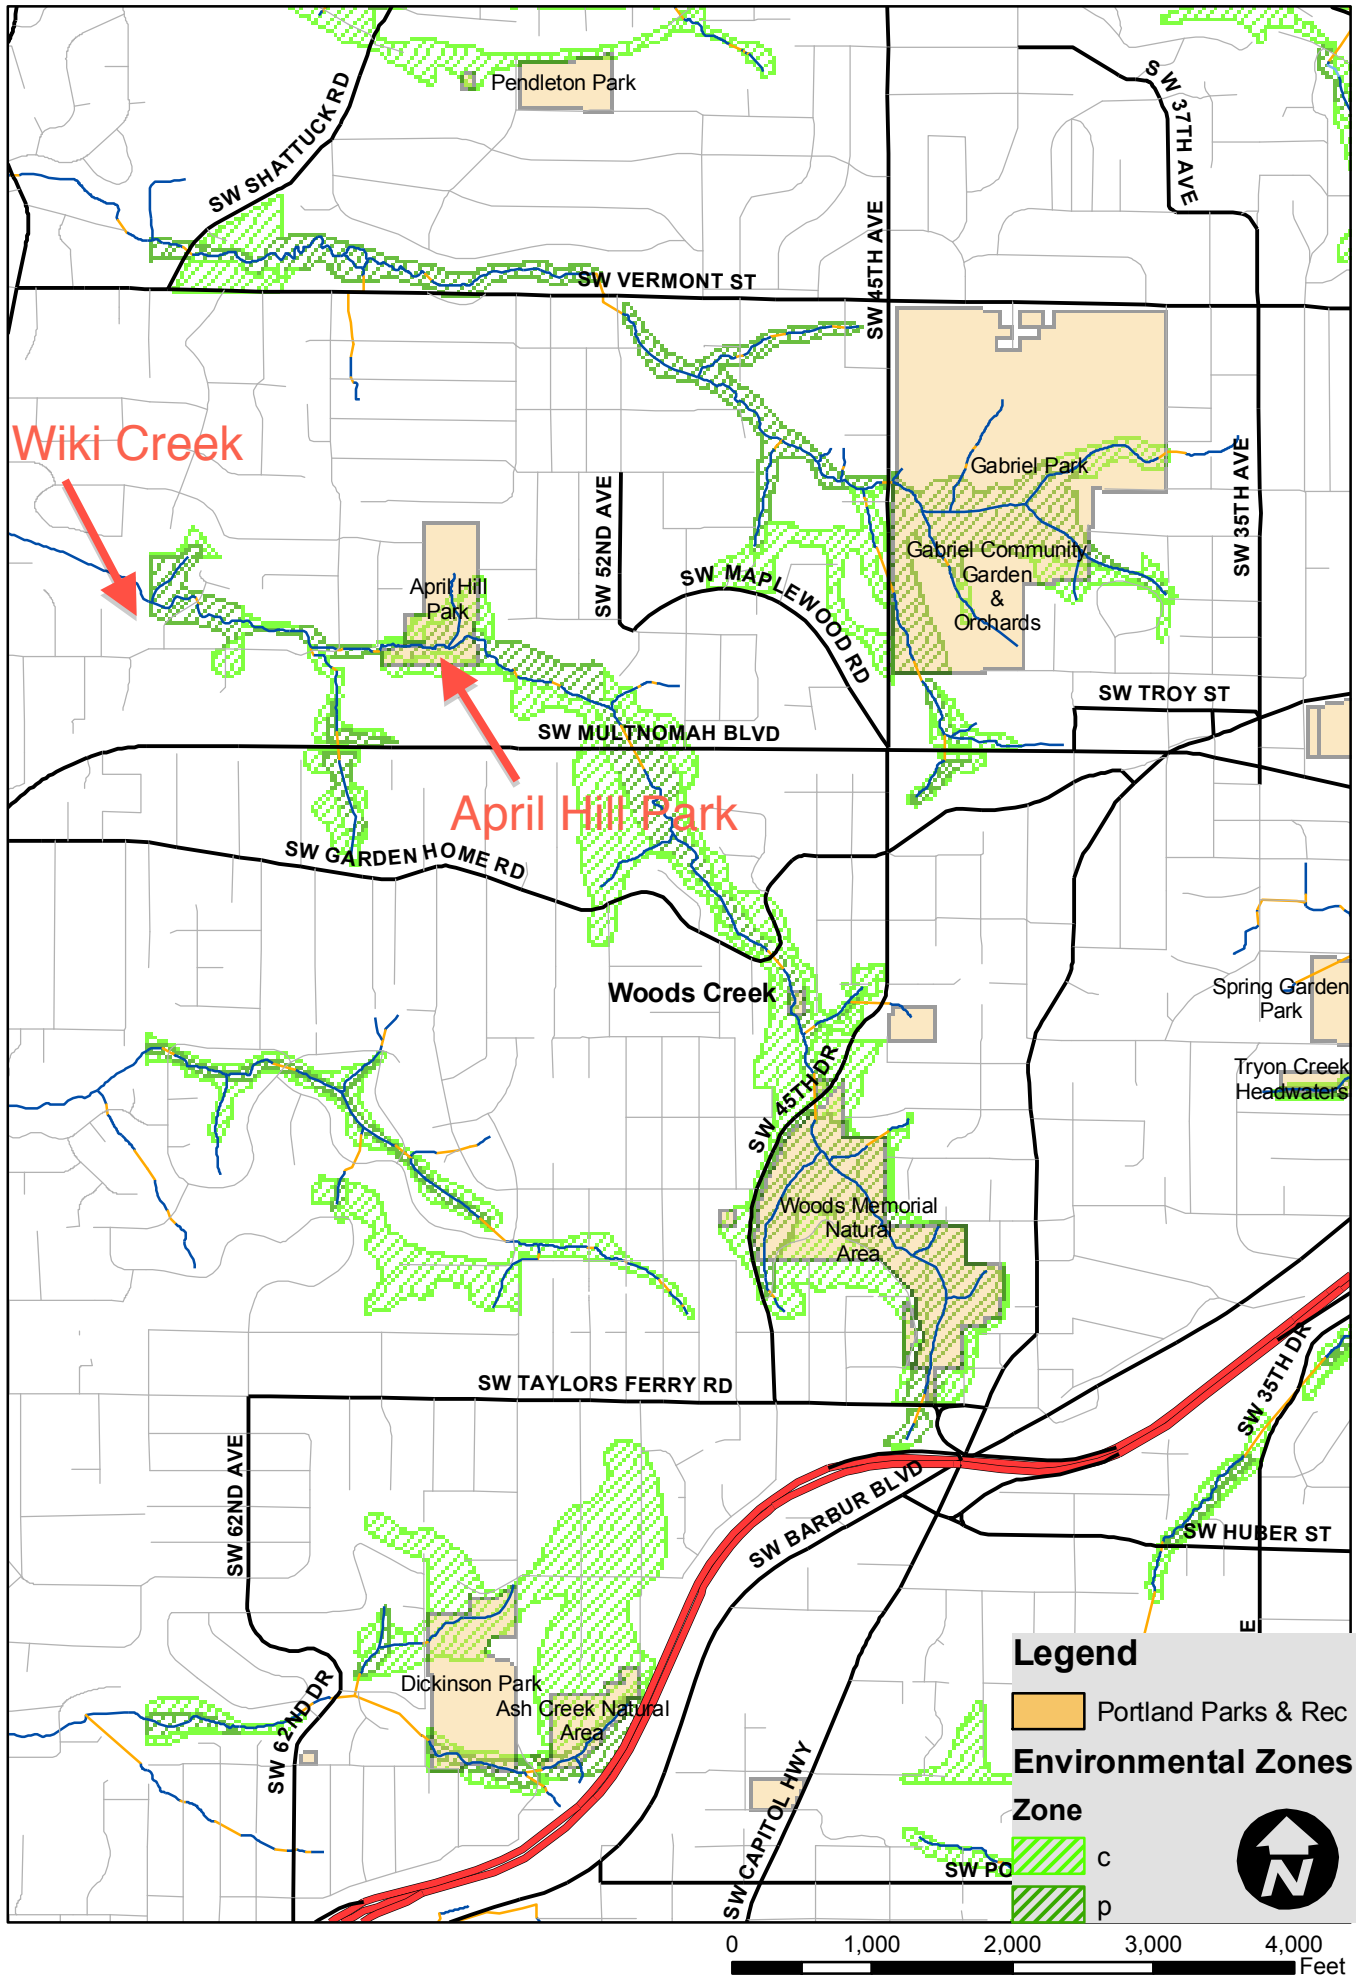

April Hill Park - Woods Creek Watershed

Wiki Creek

April Hill Park

Woods Creek

Legend

Portland Parks & Rec

Environmental Zones

Zone

SW PC
SW PD

c

p

0 1,000 2,000 3,000 4,000 Feet